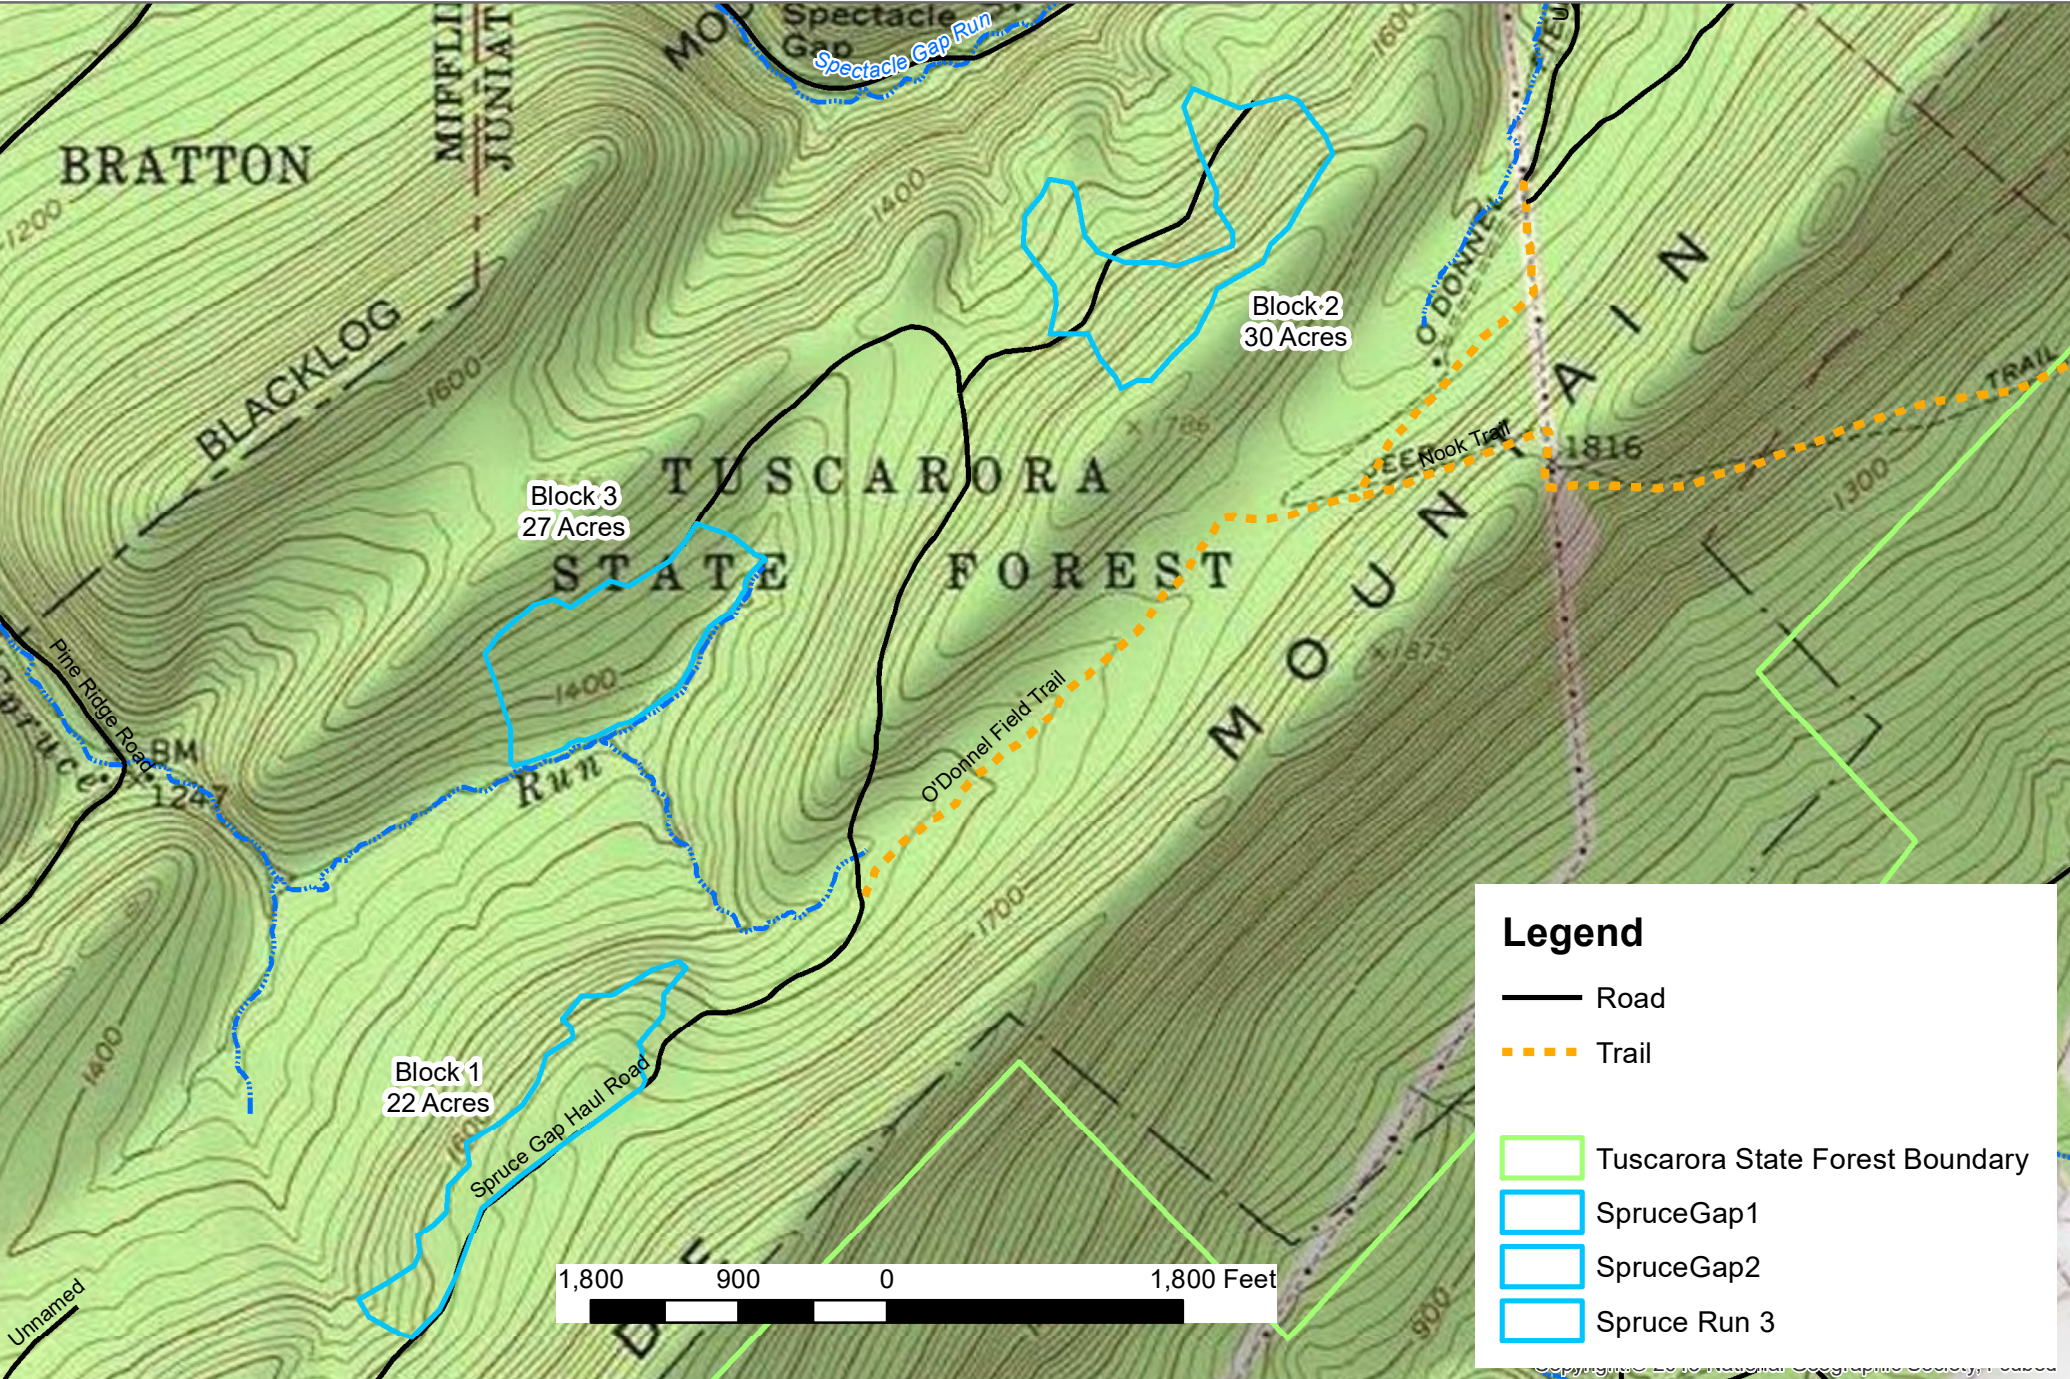

Spruce Gap  
Blocks 1, 2 and 3  
Tuscarora Township, Juniata County  
Tuscarora State Forest

Lat & Long.  
W 77 36' 48.3"  
N 40 28' 27.251"

Map Date: August 12, 2019

Map Author: Andrew Baker

**Legend**

- Road
- - - Trail
- Tuscarora State Forest Boundary
- SpruceGap1
- SpruceGap2
- Spruce Run 3